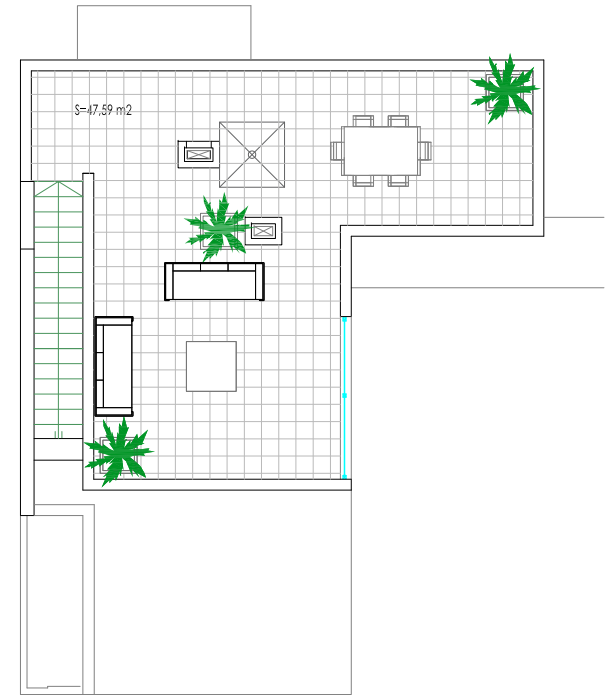

PROPERTY N° 9

House surface 132,91 m²
Plot size 177,73 m²

LOCATION OF THE TIPOLOGY

HOUSE N° 9

TIPOLOGY 2