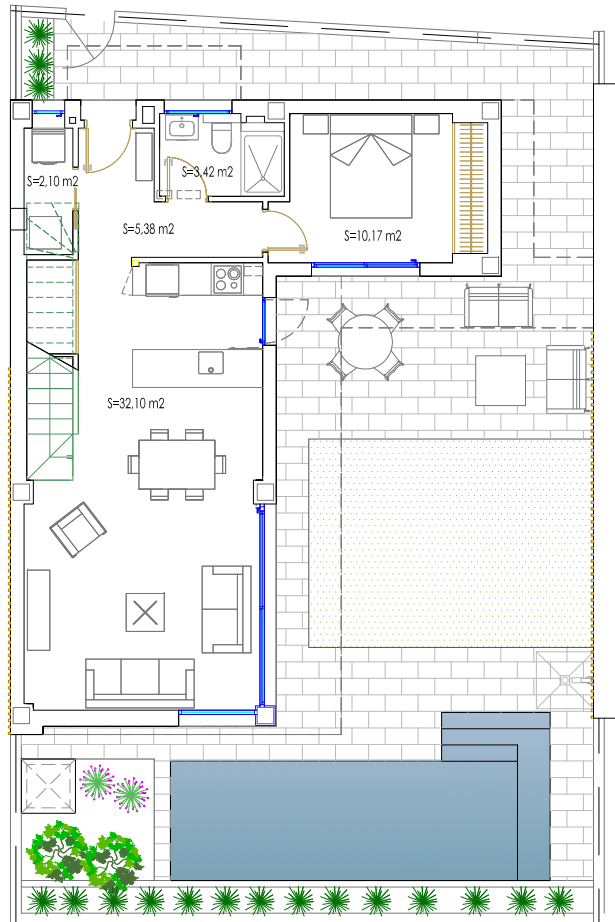

PROPERTY N° 9

House surface 132,91 m²
Plot size 177,73 m²

LOCATION OF THE TIPOLOGY

HOUSE N° 9

TIPOLOGY 2