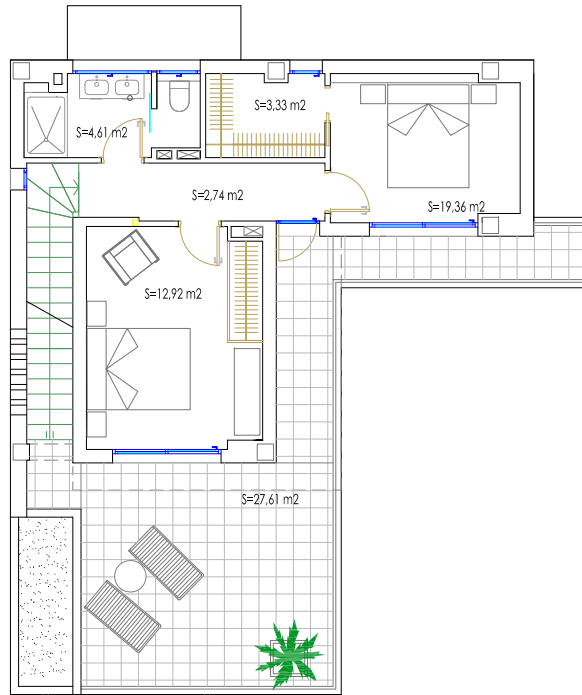

PROPERTY N° 9

House surface 132,91 m²
Plot size 177,73 m²

LOCATION OF THE TIPOLOGY

HOUSE N° 9

TIPOLOGY 2