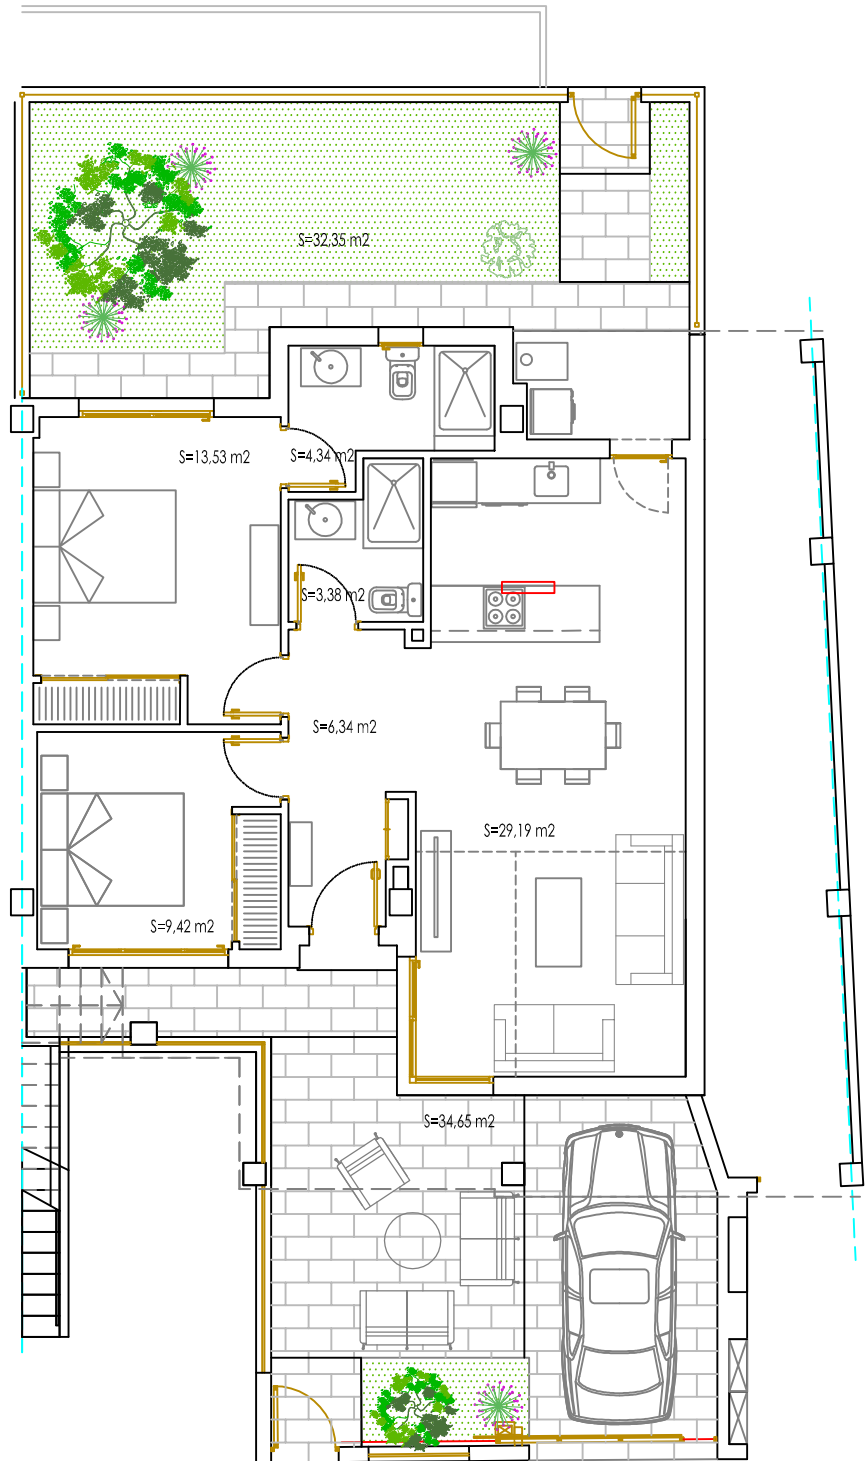

"Tindra Homes La Pinada"

APARTMENT
Ground Floor

PROPERTY N° 4

CONSTRUCTED SURFACES

Garden surface	67.00 m ²
House surface	84.29 m ²

LOCATION OF THE TIPOLOGY

HOUSE N° 4

TIPOLOGY 3 - APARTMENT - GROUND FLOOR