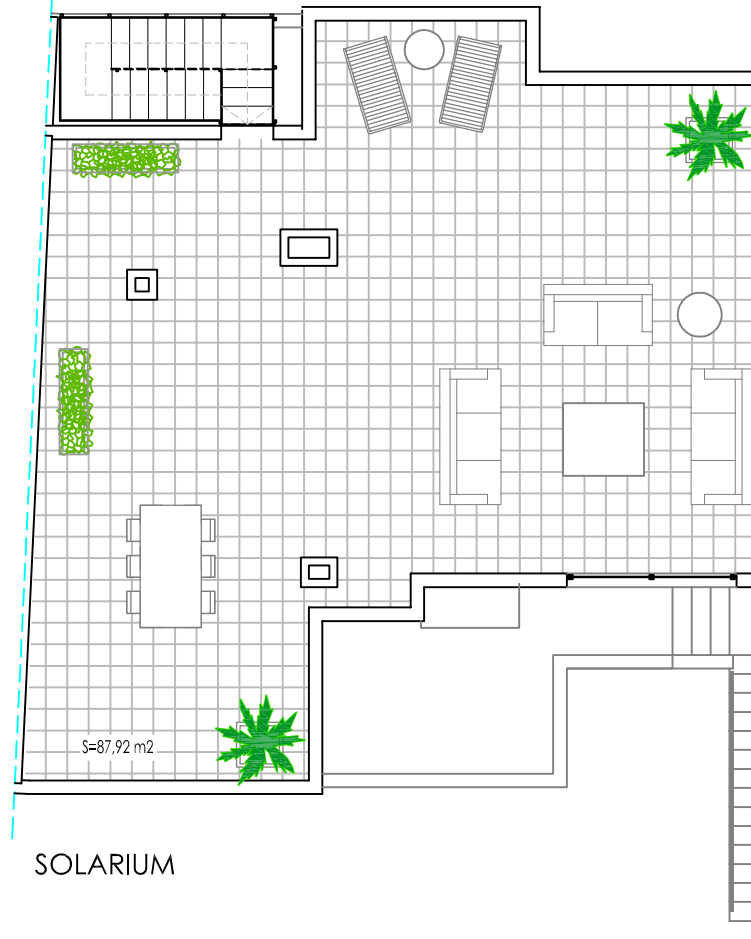

# "Tindra Homes La Pinada"

APARTMENT

First Floor

PROPERTY N° 15

CONSTRUCTED SURFACES

House surface	96,07 m <sup>2</sup>
Solarium	87,92 m <sup>2</sup>

FIRST FLOOR

SOLARIUM

LOCATION OF THE TIPOLOGY

HOUSE N° 15

TIPOLOGY 8- APARTMENT- FIRST FLOOR