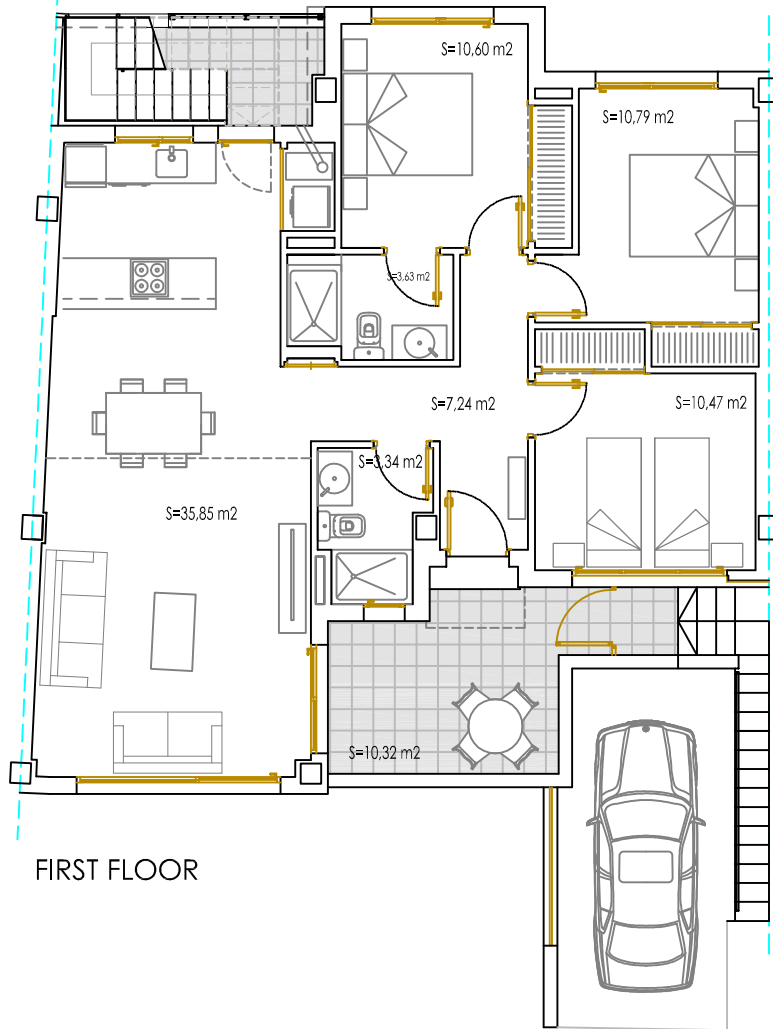

# "Tindra Homes La Pinada"

APARTMENT

First Floor

PROPERTY N° 15

CONSTRUCTED SURFACES

House surface	96,07 m <sup>2</sup>
Solarium	87,92 m <sup>2</sup>

FIRST FLOOR

SOLARIUM

LOCATION OF THE TIPOLOGY

HOUSE N° 15

TIPOLOGY 8- APARTMENT- FIRST FLOOR