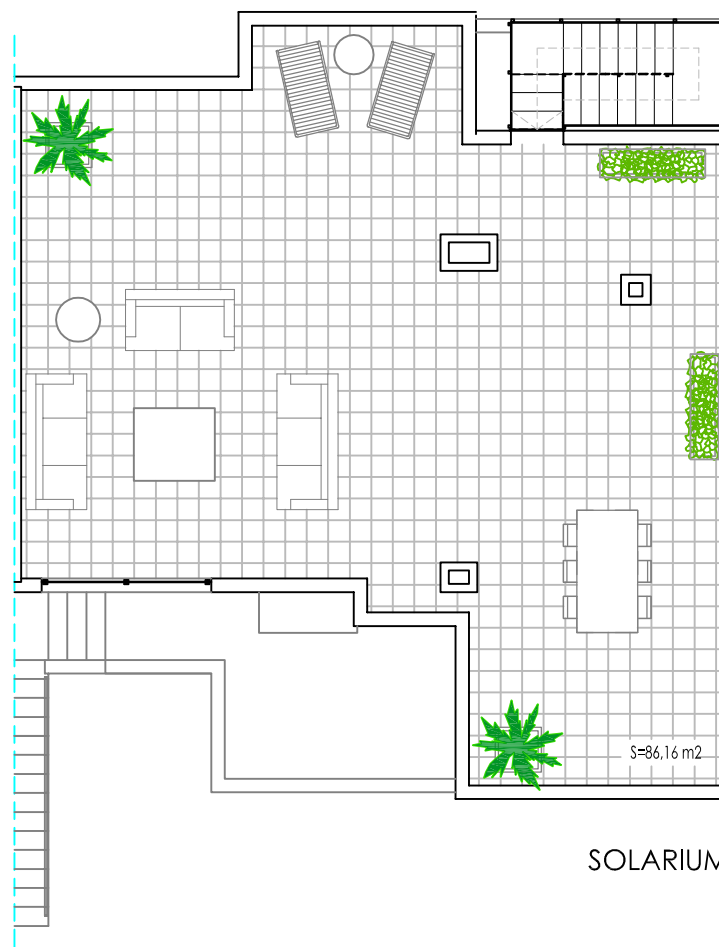

"Tindra Homes La Pinada"

APARTMENT

First Floor

FIRST FLOOR

SOLARIUM

PROPERTY N° 18

CONSTRUCTED SURFACES

House surface	94,02 m ²
Solarium	86,16 m ²

LOCATION OF THE TIPOLOGY

HOUSE N° 18

TIPOLOGY 7- APARTMENT- FIRST FLOOR