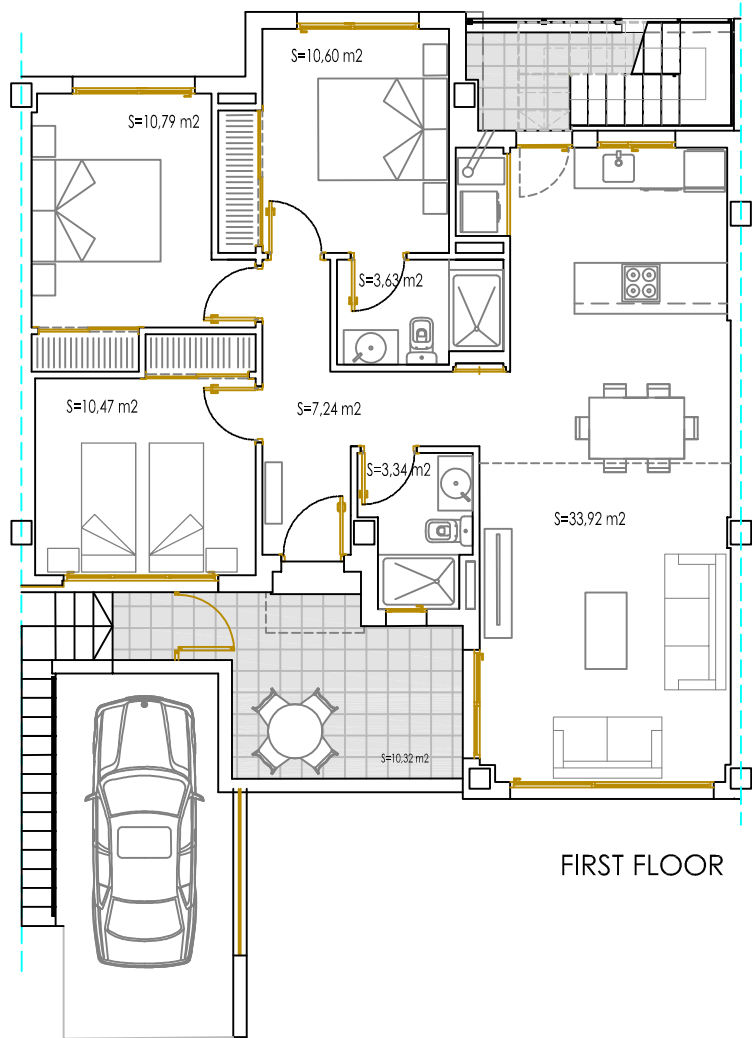

"Tindra Homes La Pinada"

APARTMENT

First Floor

FIRST FLOOR

SOLARIUM

PROPERTY N° 18

CONSTRUCTED SURFACES

House surface	94,02 m ²
Solarium	86,16 m ²

LOCATION OF THE TIPOLOGY

HOUSE N° 18

TIPOLOGY 7- APARTMENT- FIRST FLOOR