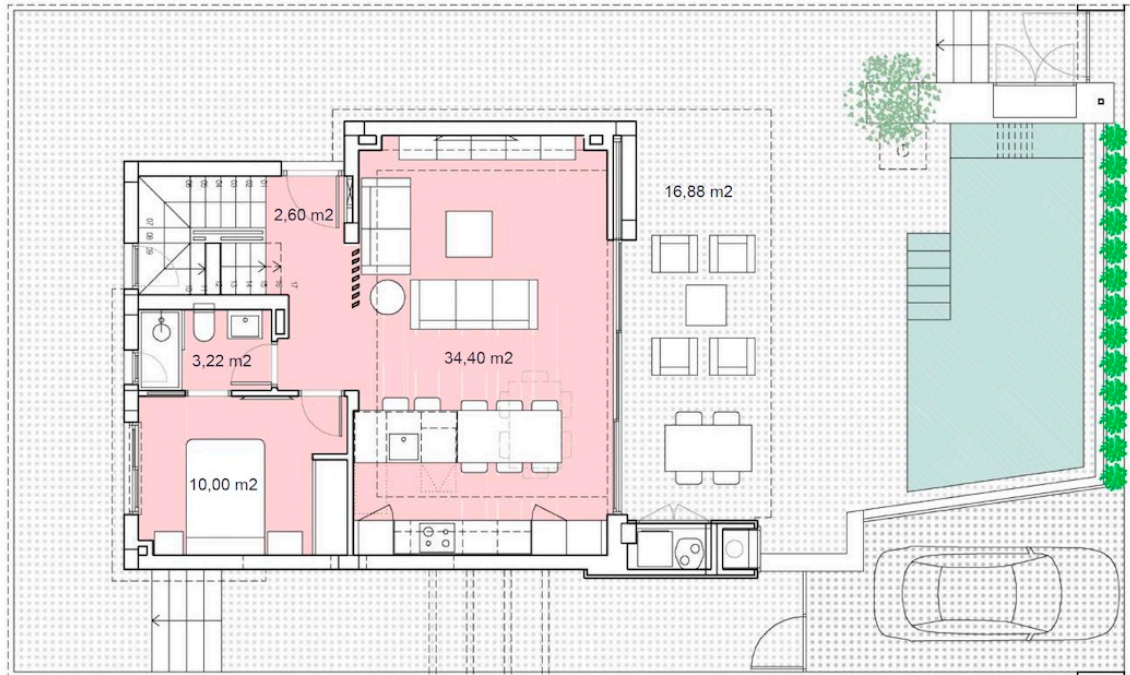

# ALMENDRO 40

GROUND FLOOR

FIRST FLOOR

### SURFACES

VILLA 10	224,82	m2
construction surface		
Ground floor	64,70	m2
First floor	49,00	
Basement	66,00	m2
<b>TOTAL INTERIOR</b>	<b>179,70</b>	<b>m2</b>
Terraces first floor	24,10	m2
Solarium	45,72	m2
<b>TOTAL TERRACES</b>	<b>69,82</b>	<b>m2</b>