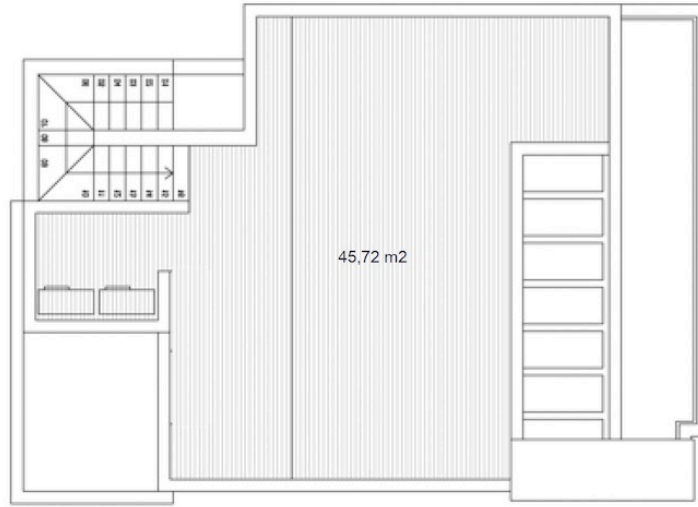

ALMENDRO 40

SOLARIUM