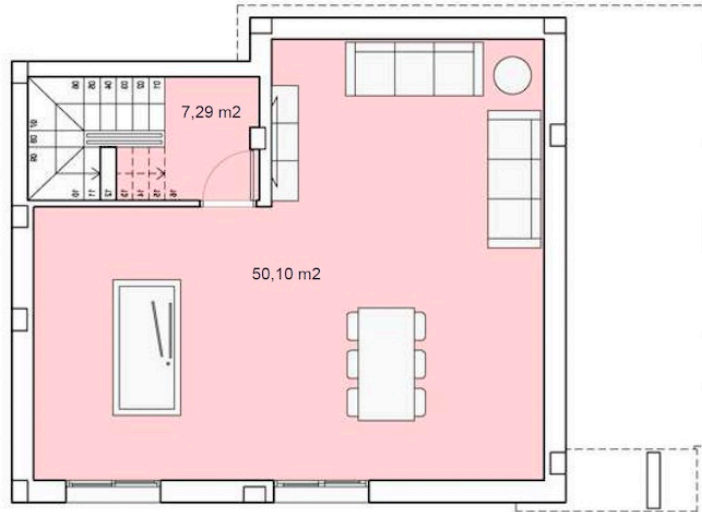

ALMENDRO 40

SOLARIUM

BASEMENT

Santa Rosalía lake and life resort

SURFACES

VILLA 10	224,82	m2
construction surface		
Ground floor	64,70	m2
First floor	49,00	
Basement	66,00	m2
TOTAL INTERIOR	179,70	m2
Terraces first floor	24,10	m2
Solarium	45,72	m2
TOTAL TERRACES	69,82	m2

Documento de carácter informativo, no contractual.
Puede sufrir variaciones por razones técnicas, legales o comerciales. El mobiliario y electrodomésticos son meramente decorativos y no incluidos.

This plan is for illustration purposes only and may be modified for technical, legal or commercial reasons.
The furniture and appliances shown are purely decorative and are not included.

santarosalia.life