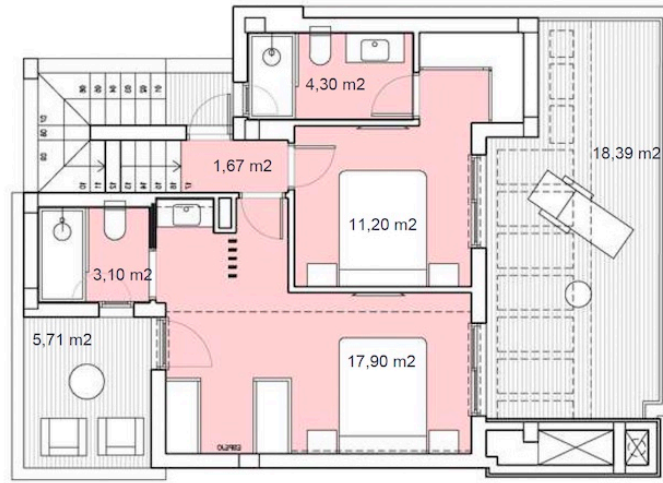

# ALMENDRO 40

GROUND FLOOR

FIRST FLOOR

### SURFACES

VILLA 10	224,82	m2
construction surface		
Ground floor	64,70	m2
First floor	49,00	
Basement	66,00	m2
<b>TOTAL INTERIOR</b>	<b>179,70</b>	<b>m2</b>
Terraces first floor	24,10	m2
Solarium	45,72	m2
<b>TOTAL TERRACES</b>	<b>69,82</b>	<b>m2</b>