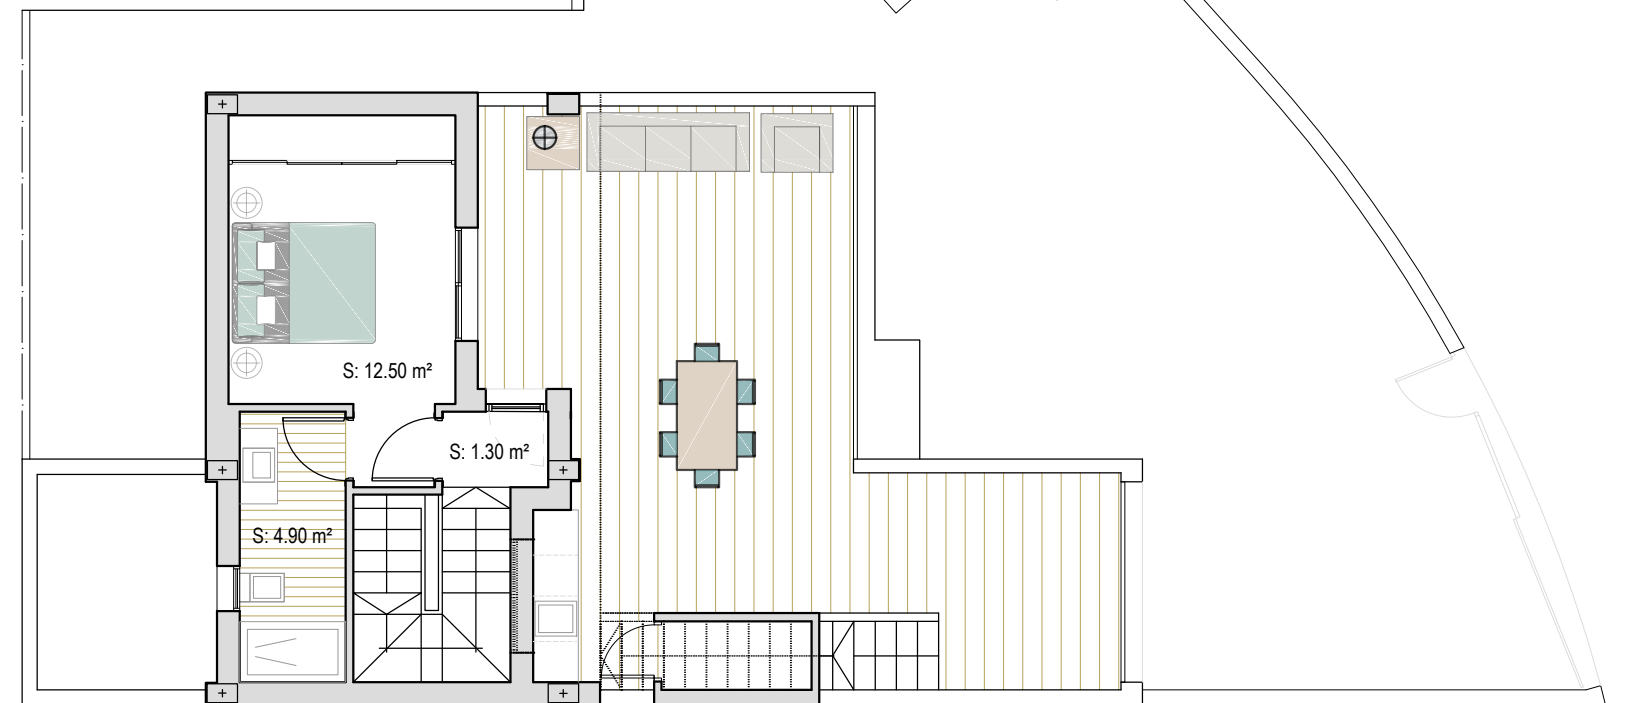

VILLA C

Ground floor:	92'03 m ²
First floor:	33'59 m ²
BUILD SIZE:	125'62 m²
Solarium 1:	41'00 m ²
Solarium 2:	23'00 m ²
Garden:	94'67 m ²
Pool:	14.85 m ²
TOTAL:	299'14 m²
Plot:	208.92 m ²

Ground floor

Solarium 2

First floor