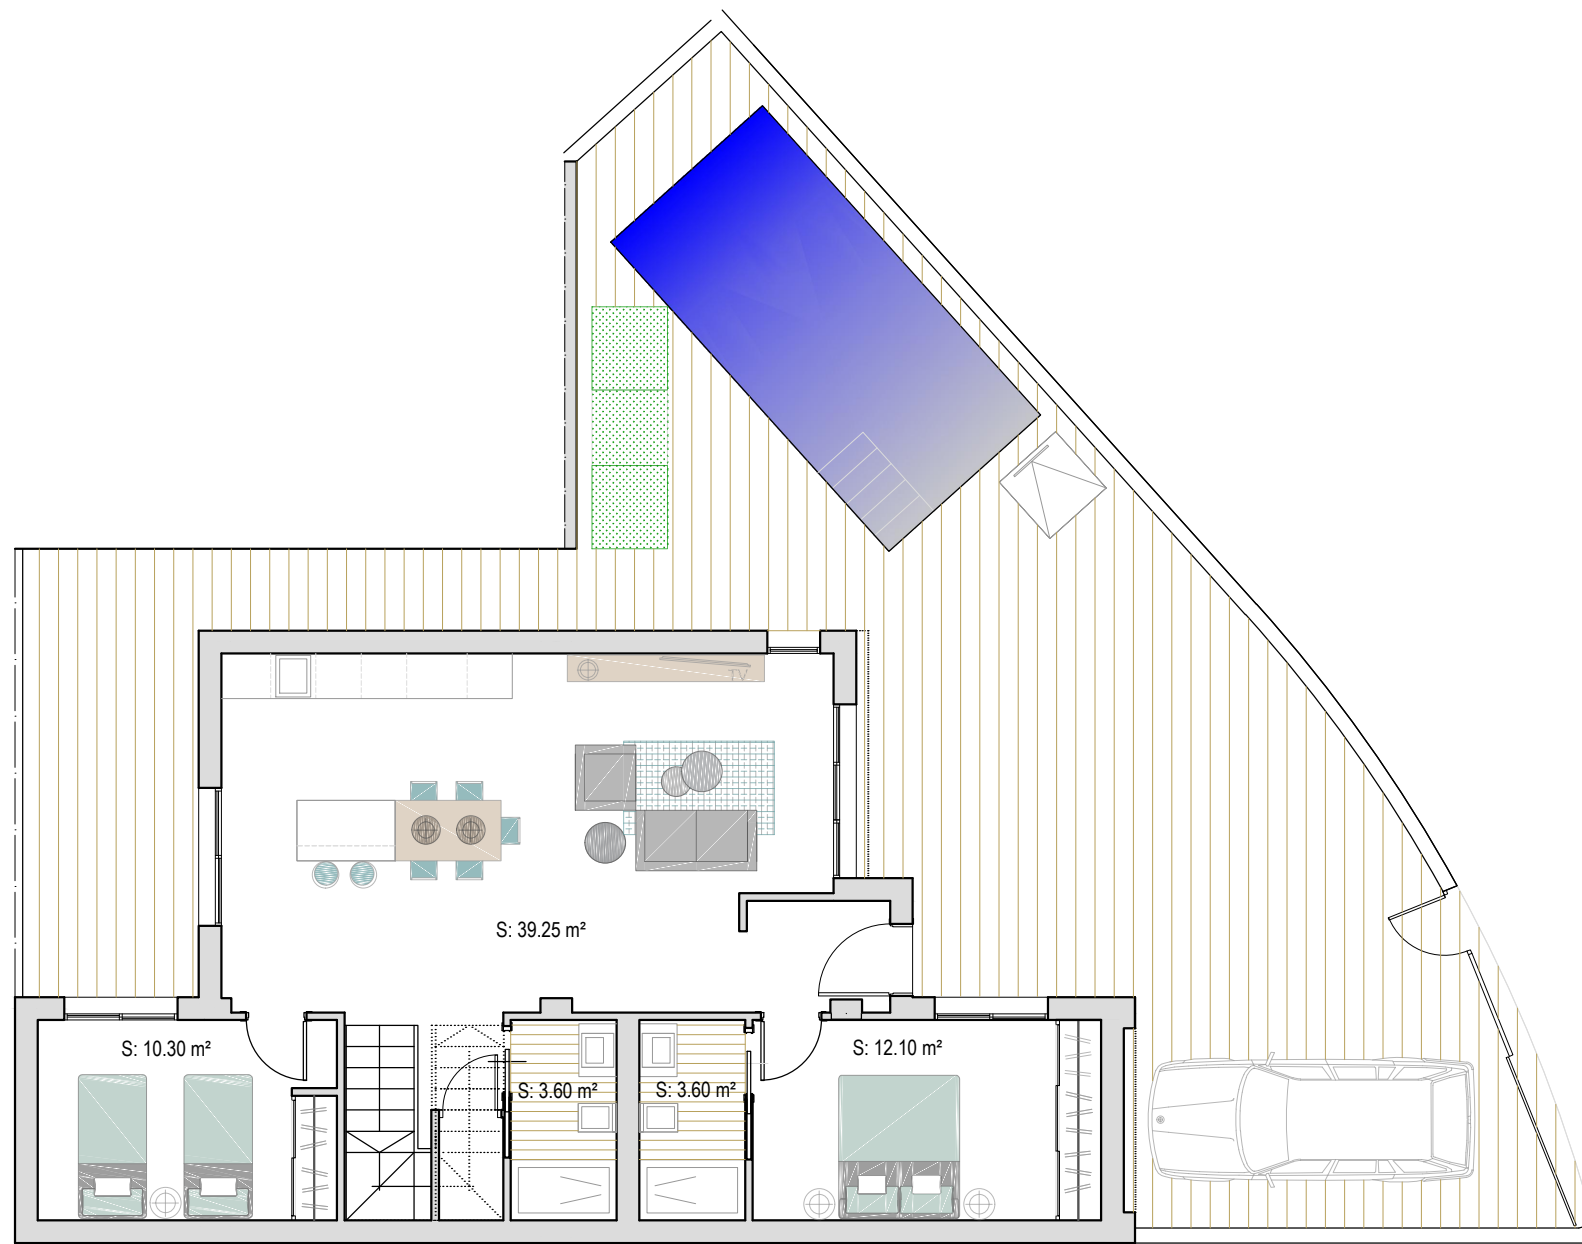

VILLA C

Ground floor:	92'03 m ²
First floor:	33'59 m ²
BUILD SIZE:	125'62 m²
Solarium 1:	41'00 m ²
Solarium 2:	23'00 m ²
Garden:	94'67 m ²
Pool:	14.85 m ²
TOTAL:	299'14 m²
Plot:	208.92 m ²

Ground floor

Solarium 2

First floor