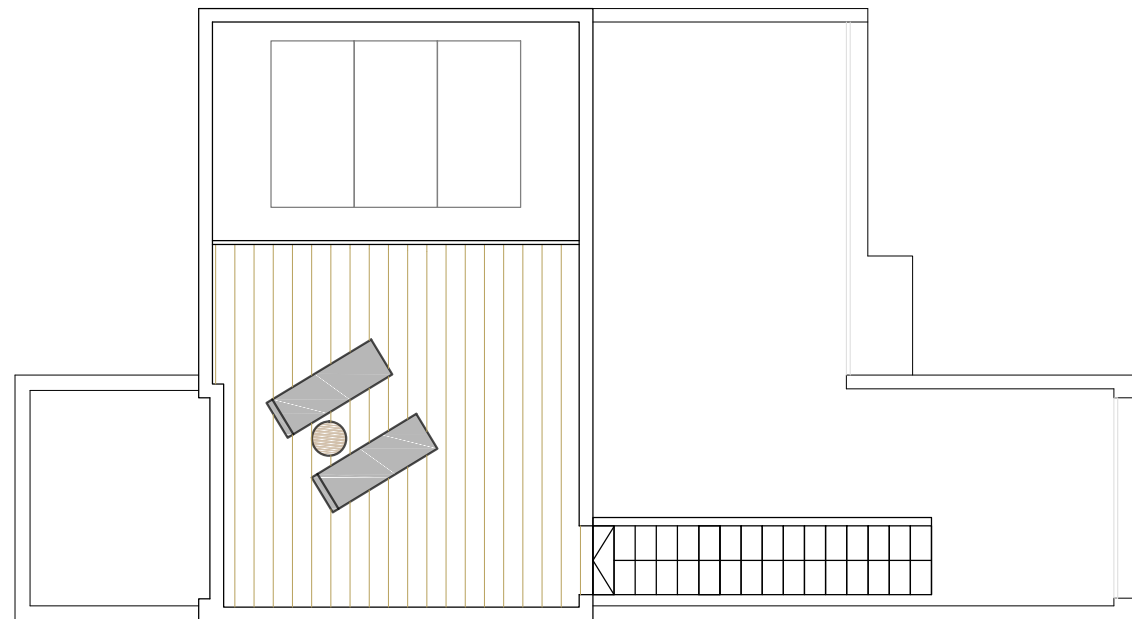

VILLA C

Ground floor:	92'03 m ²
First floor:	33'59 m ²
BUILD SIZE:	125'62 m²
Solarium 1:	41'00 m ²
Solarium 2:	23'00 m ²
Garden:	94'67 m ²
Pool:	14.85 m ²
TOTAL:	299'14 m²
Plot:	208.92 m ²

Ground floor

Solarium 2

First floor