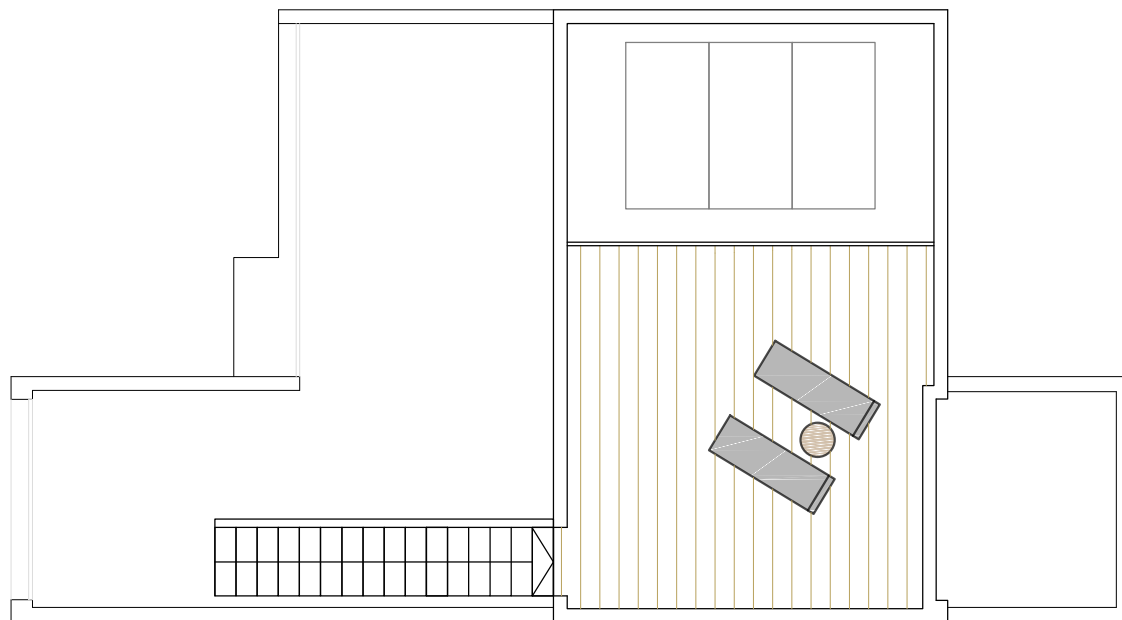

VILLA D

Ground floor:	92'03 m ²
First floor:	33'59 m ²
BUILD SIZE:	125'62 m²
Solarium 1:	41'00 m ²
Solarium 2:	23'00 m ²
Garden:	72'23 m ²
Pool:	14.85 m ²
TOTAL:	276'70 m²
Plot:	182.81 m ²

Ground floor

Solarium 2

First floor