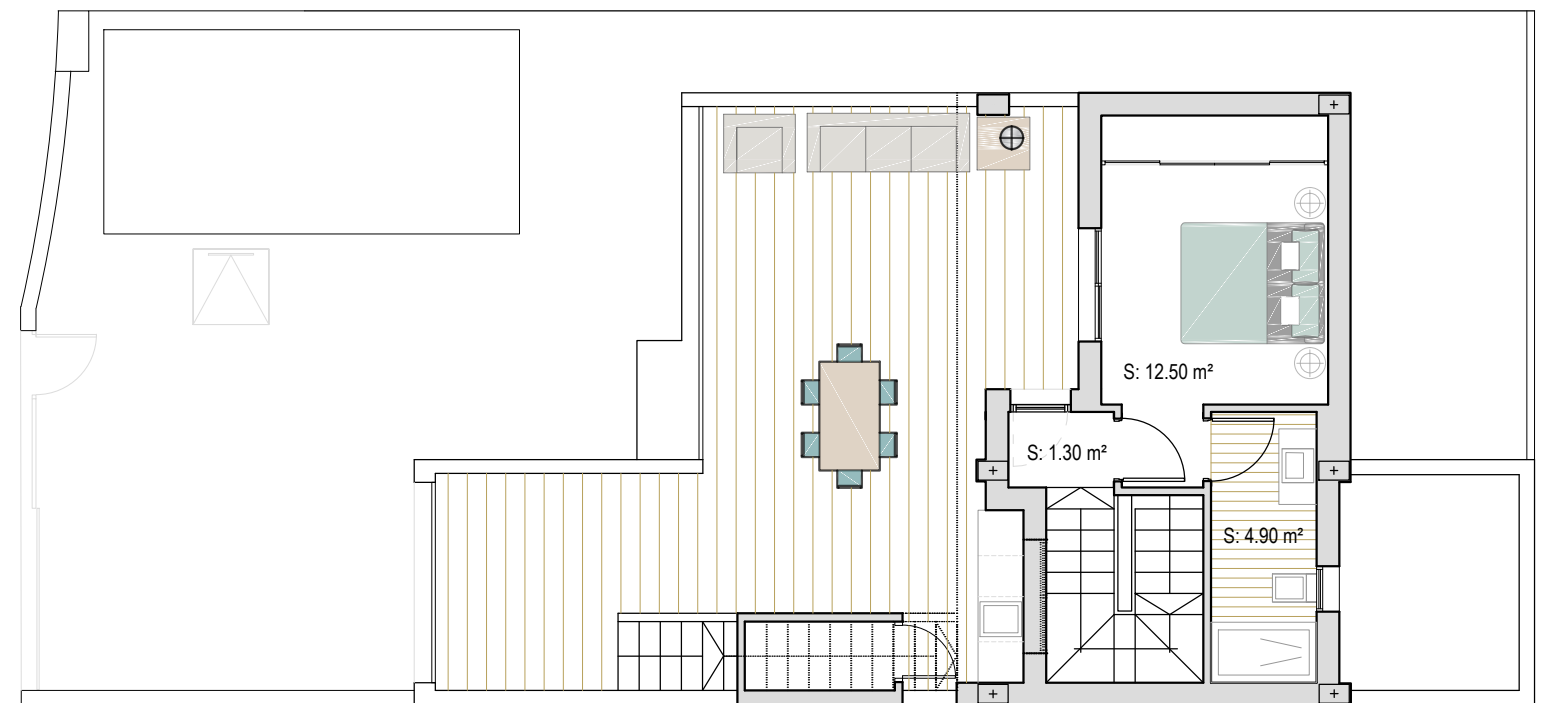

VILLA D

Ground floor:	92'03 m ²
First floor:	33'59 m ²
BUILD SIZE:	125'62 m²
Solarium 1:	41'00 m ²
Solarium 2:	23'00 m ²
Garden:	72'23 m ²
Pool:	14.85 m ²
TOTAL:	276'70 m²
Plot:	182.81 m ²

Ground floor

Solarium 2

First floor