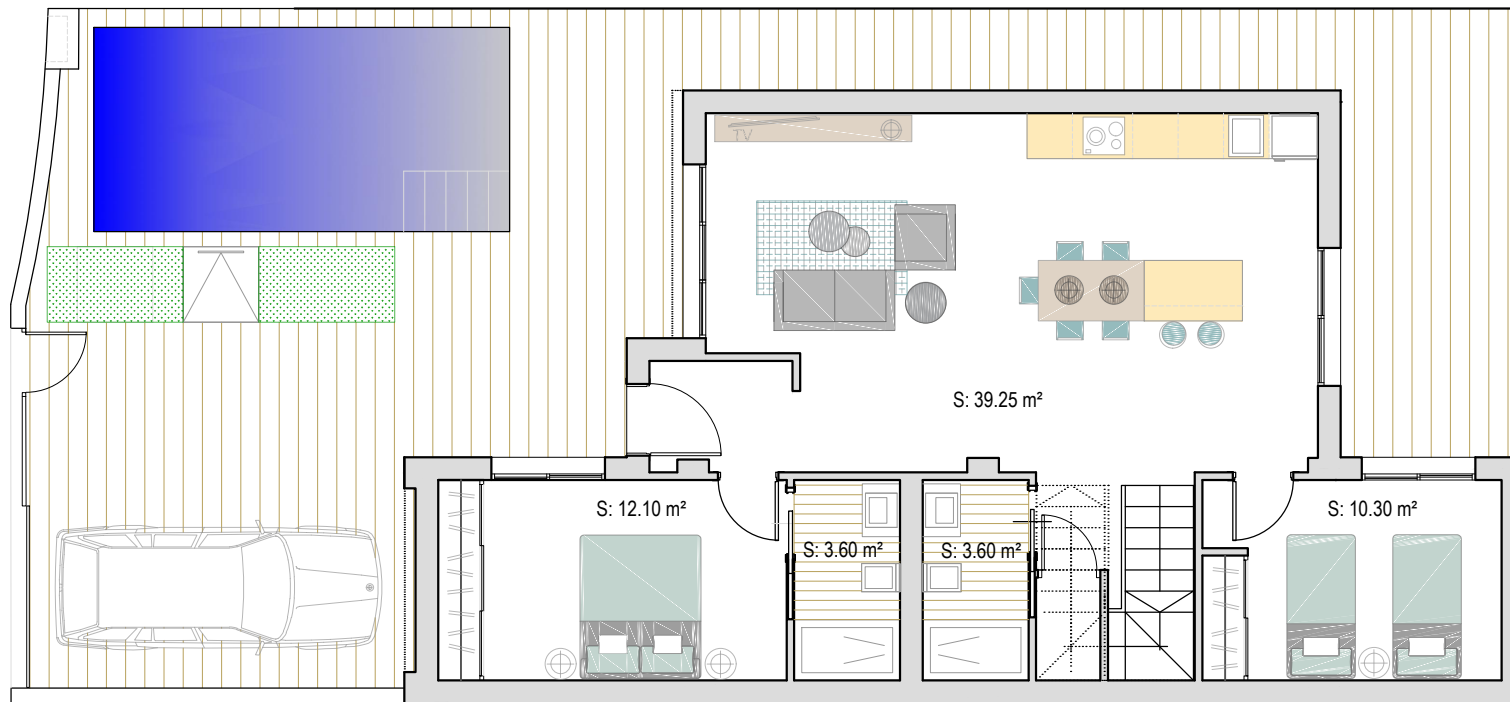

VILLA D

Ground floor:	92'03 m ²
First floor:	33'59 m ²
BUILD SIZE:	125'62 m²
Solarium 1:	41'00 m ²
Solarium 2:	23'00 m ²
Garden:	72'23 m ²
Pool:	14.85 m ²
TOTAL:	276'70 m²
Plot:	182.81 m ²

Ground floor

Solarium 2

First floor