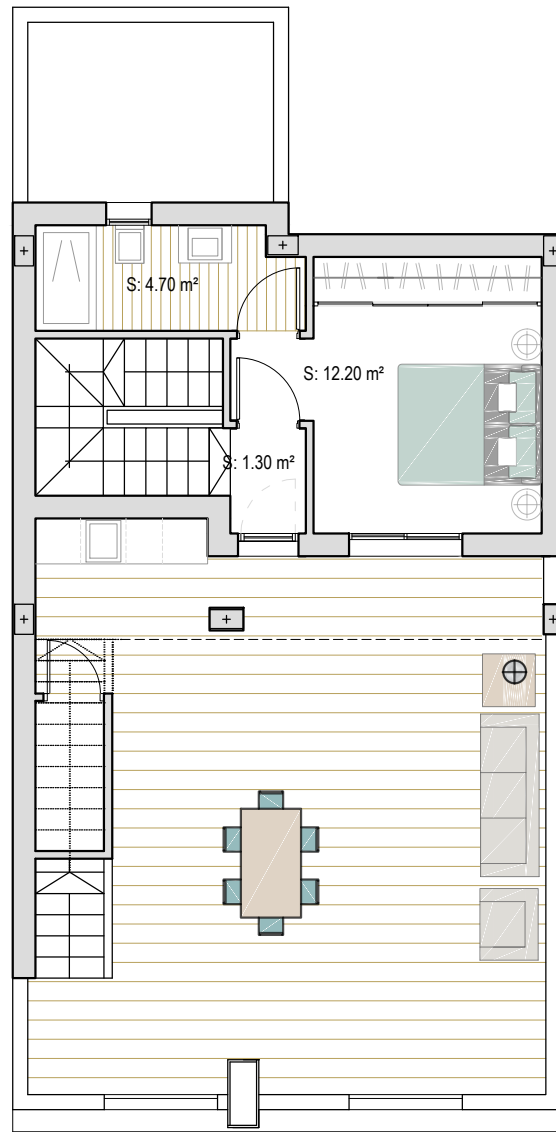

Ground floor

First floor

VILLA I

Ground floor:	92'76 m ²
First floor:	32'56 m ²
BUILD SIZE:	125'32 m²
Solarium 1:	45'00 m ²
Solarium 2:	21'00 m ²
Garden:	93'50 m ²
Pool:	14.85 m ²
TOTAL:	301'97 m²
Plot:	202.50 m ²

Solarium 2