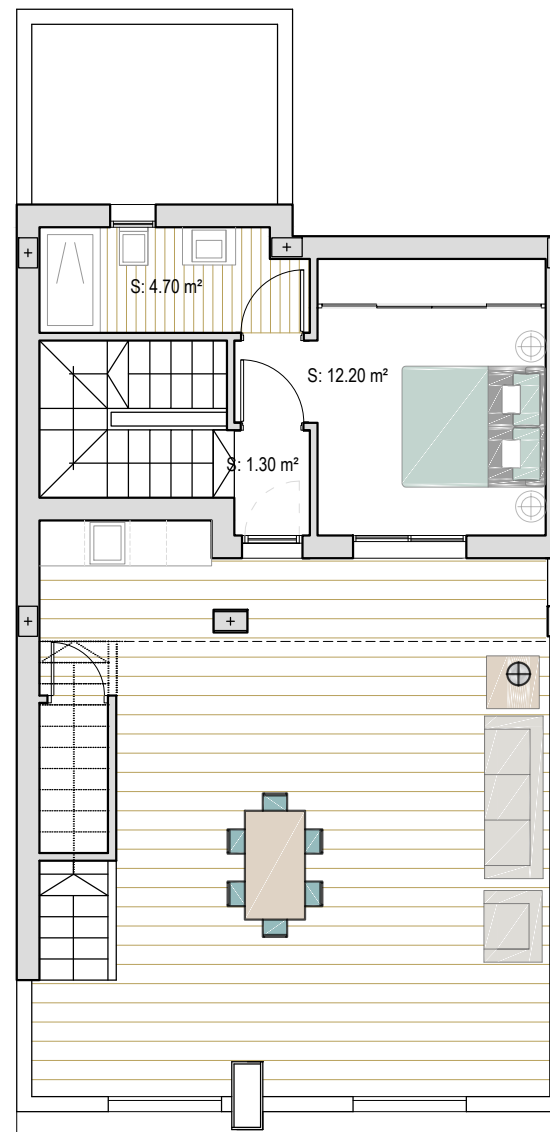

Ground floor

First floor

VILLA K

Ground floor:	92'76 m ²
First floor:	32'56 m ²
BUILD SIZE:	125'32 m²
Solarium 1:	45'00 m ²
Solarium 2:	21'00 m ²
Garden:	93'50 m ²
Pool:	14.85 m ²
TOTAL:	301'97 m²
Plot:	202.50 m ²

Solarium 2