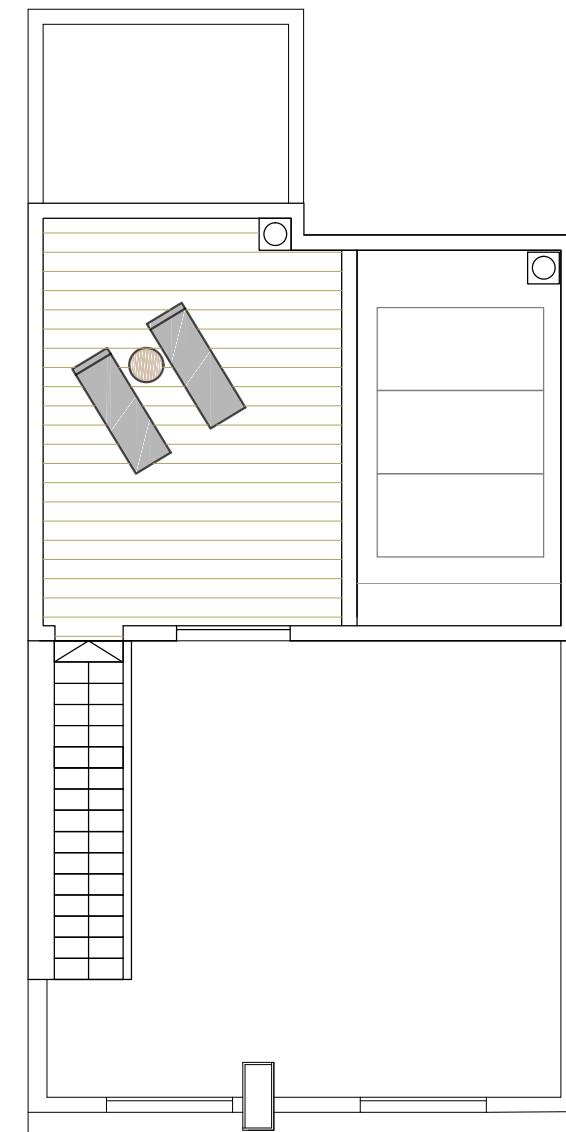

Ground floor

First floor

VILLA K

Ground floor:	92'76 m ²
First floor:	32'56 m ²
BUILD SIZE:	125'32 m²
Solarium 1:	45'00 m ²
Solarium 2:	21'00 m ²
Garden:	93'50 m ²
Pool:	14.85 m ²
TOTAL:	301'97 m²
Plot:	202.50 m ²

Solarium 2